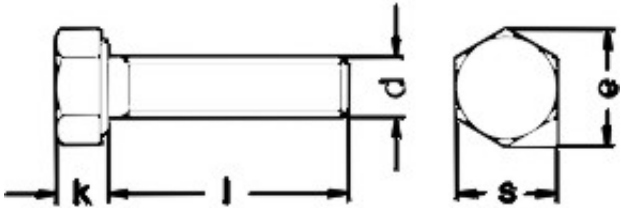

*DIN 933 Aluminium Hex Head Cap Screws*

S = Normally Stocked Item \* = Contact For Availability

d	e	k	s	Lengths (mm)
M6	11.05	4	10	16-50
M8	14.38	5.3	13	16-50

M10	18.9	6.4	17/16	20-50
-----	------	-----	-------	-------

Other Terms : **DIN 933 HEX CAP SCREWS, DIN 933, HEX HEAD ,CAP SCREWS ,HEX BOLTS, DIN 933 ,hex bolts ,hexagonal bolts, screws, set screws, brass parts, brass, fittings, Copper terminals, India, brass fittings, cable, glands, stainless steel fittings, plumbing, electrical components, brass inserts, moulding inserts, Brass Casting, Copper Castings, Bronze Castings, cable glands, hose, fittings, components, electrical, screws, exporters, brass, plumbing fittings, Hose Fittings, Brass Wood Screws, Brass Pipe Fittings, Brass Nuts, Brass Components manufacturers, suppliers, exporters, india,**